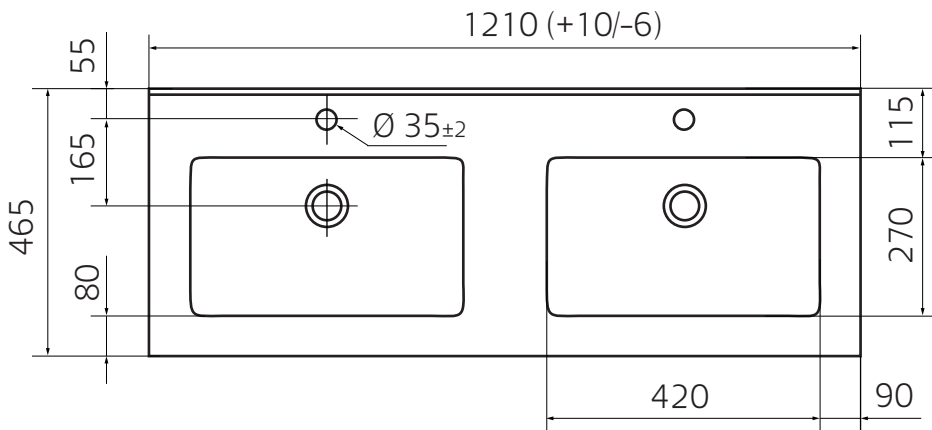

Hafa®

Art no: 1273204

[mm] general tolerance: ± 5